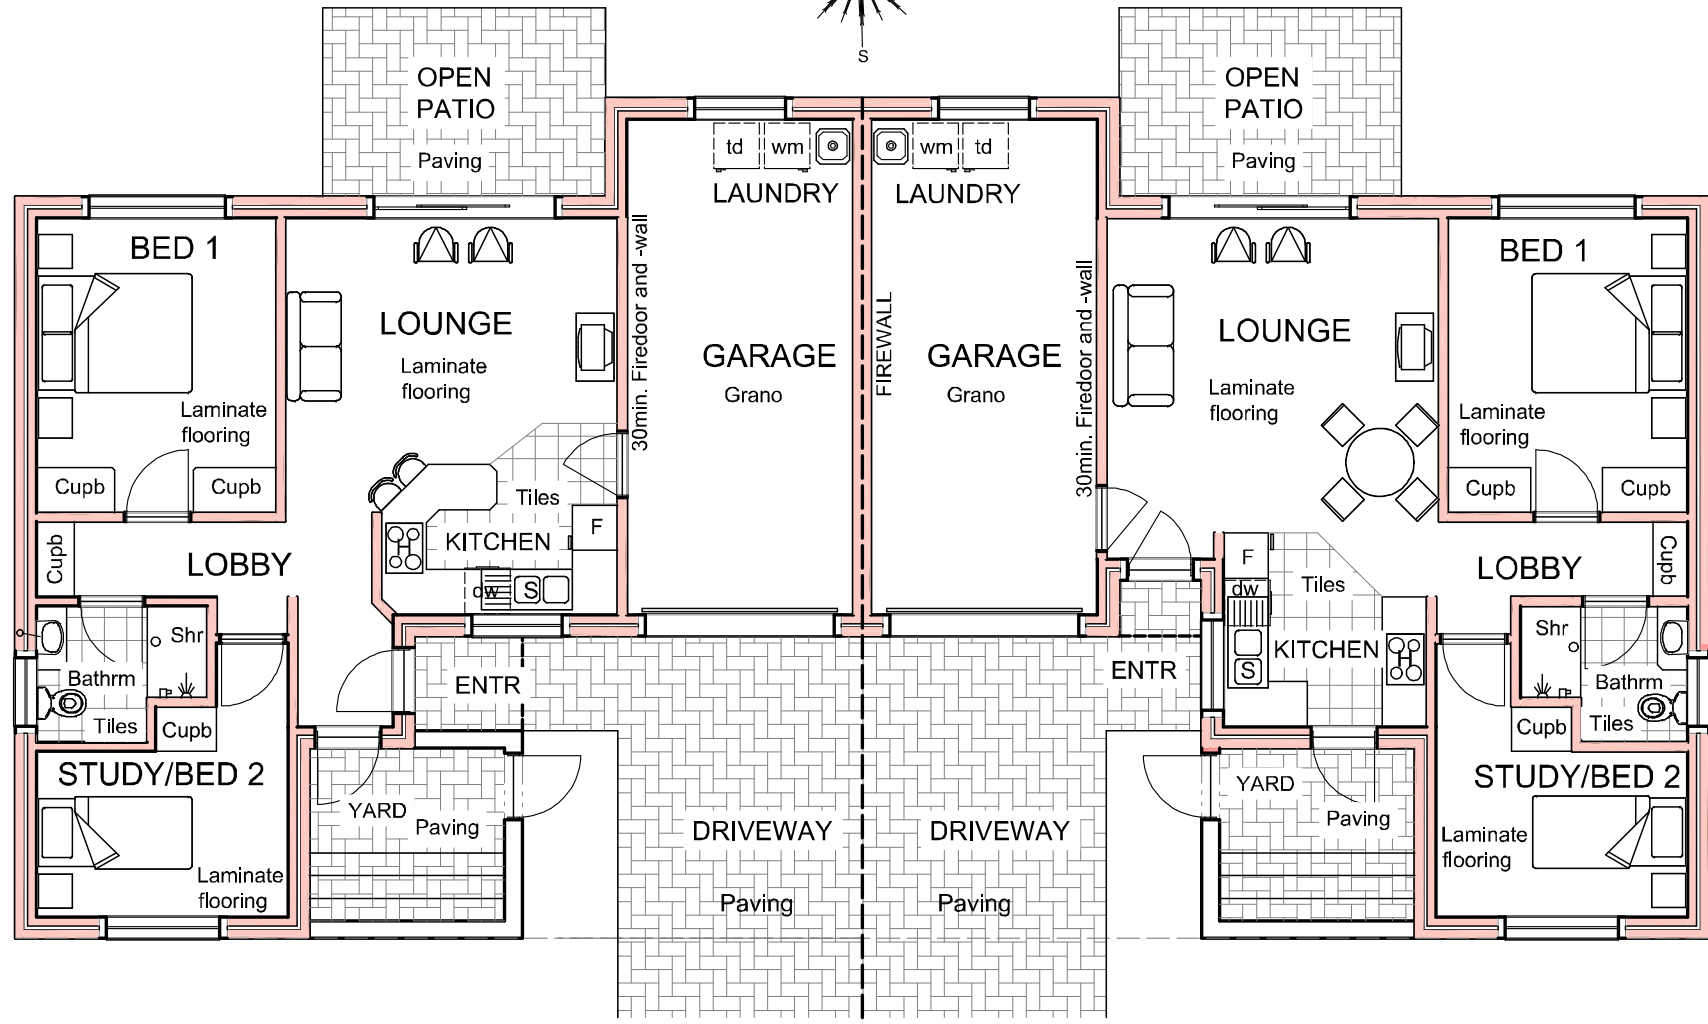

TYPE UA 1

TYPE UA 2

FLOORPLAN - TYPE UA - 1:100 - 89.98m²
TWO-BED/STUDY UNIT
GROENKLOOF RETIREMENT VILLAGE GEORGE