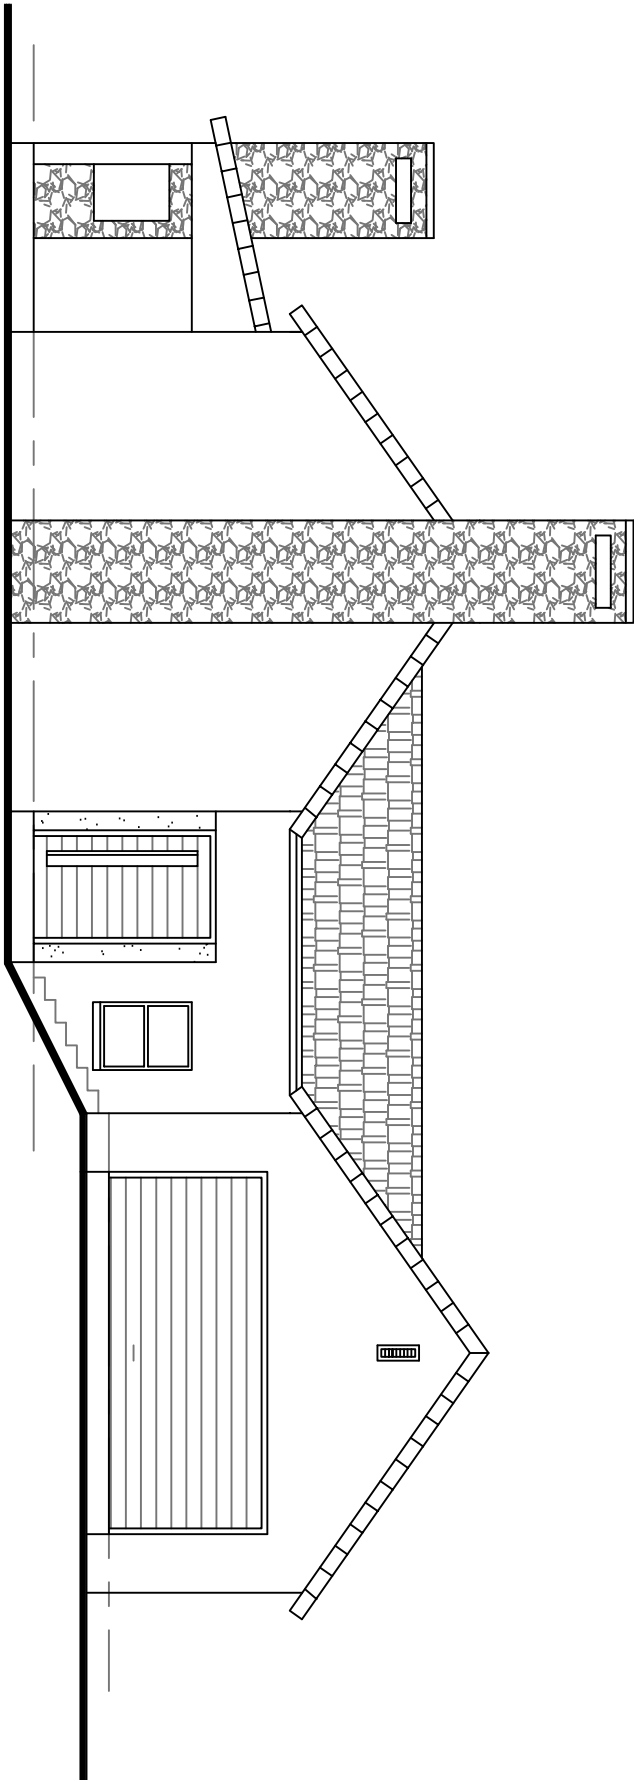

WEST ELEVATION

NORTH ELEVATION

GROENKLOOF RIDGE, GEORGE - TYPE L

DECEMBER 2010 - PAGE 3 OF 3
J WEST ARCHITECT (TEL 084 302 7728)