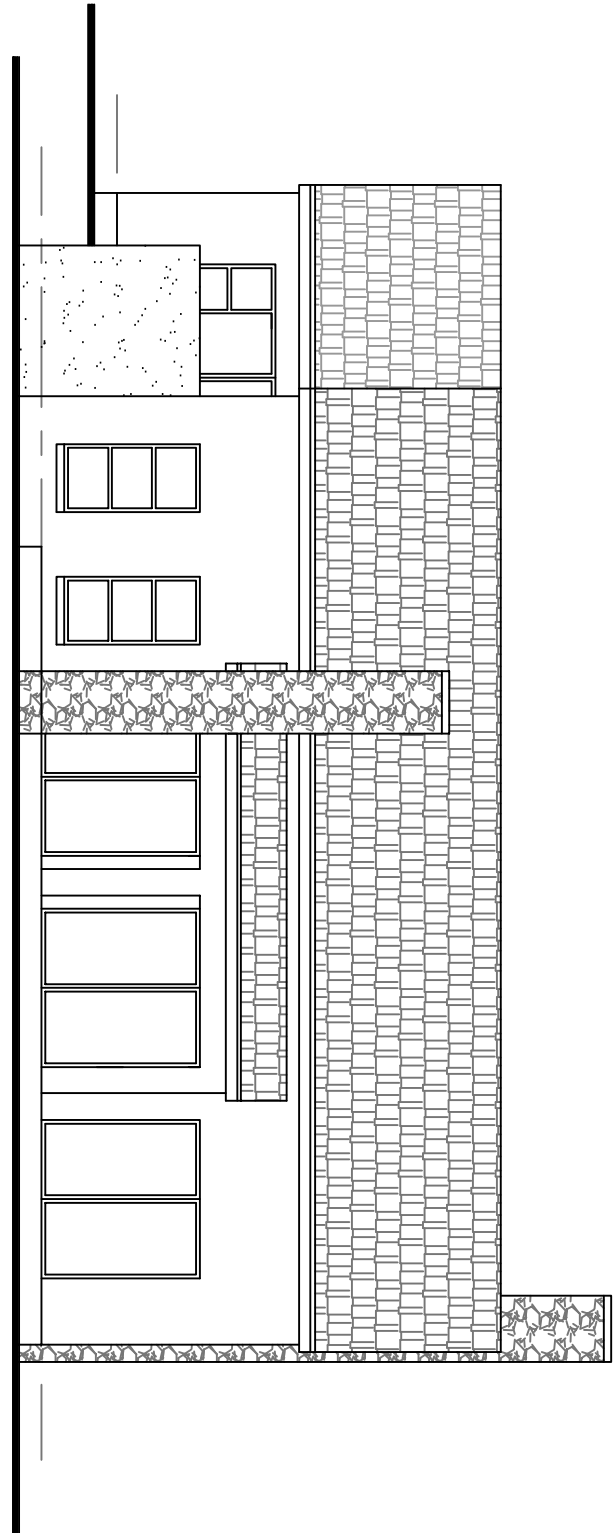

WEST ELEVATION

NORTH ELEVATION

GROENKLOOF RIDGE, GEORGE - TYPE L

DECEMBER 2010 - PAGE 3 OF 3
J WEST ARCHITECT (TEL 084 302 7728)