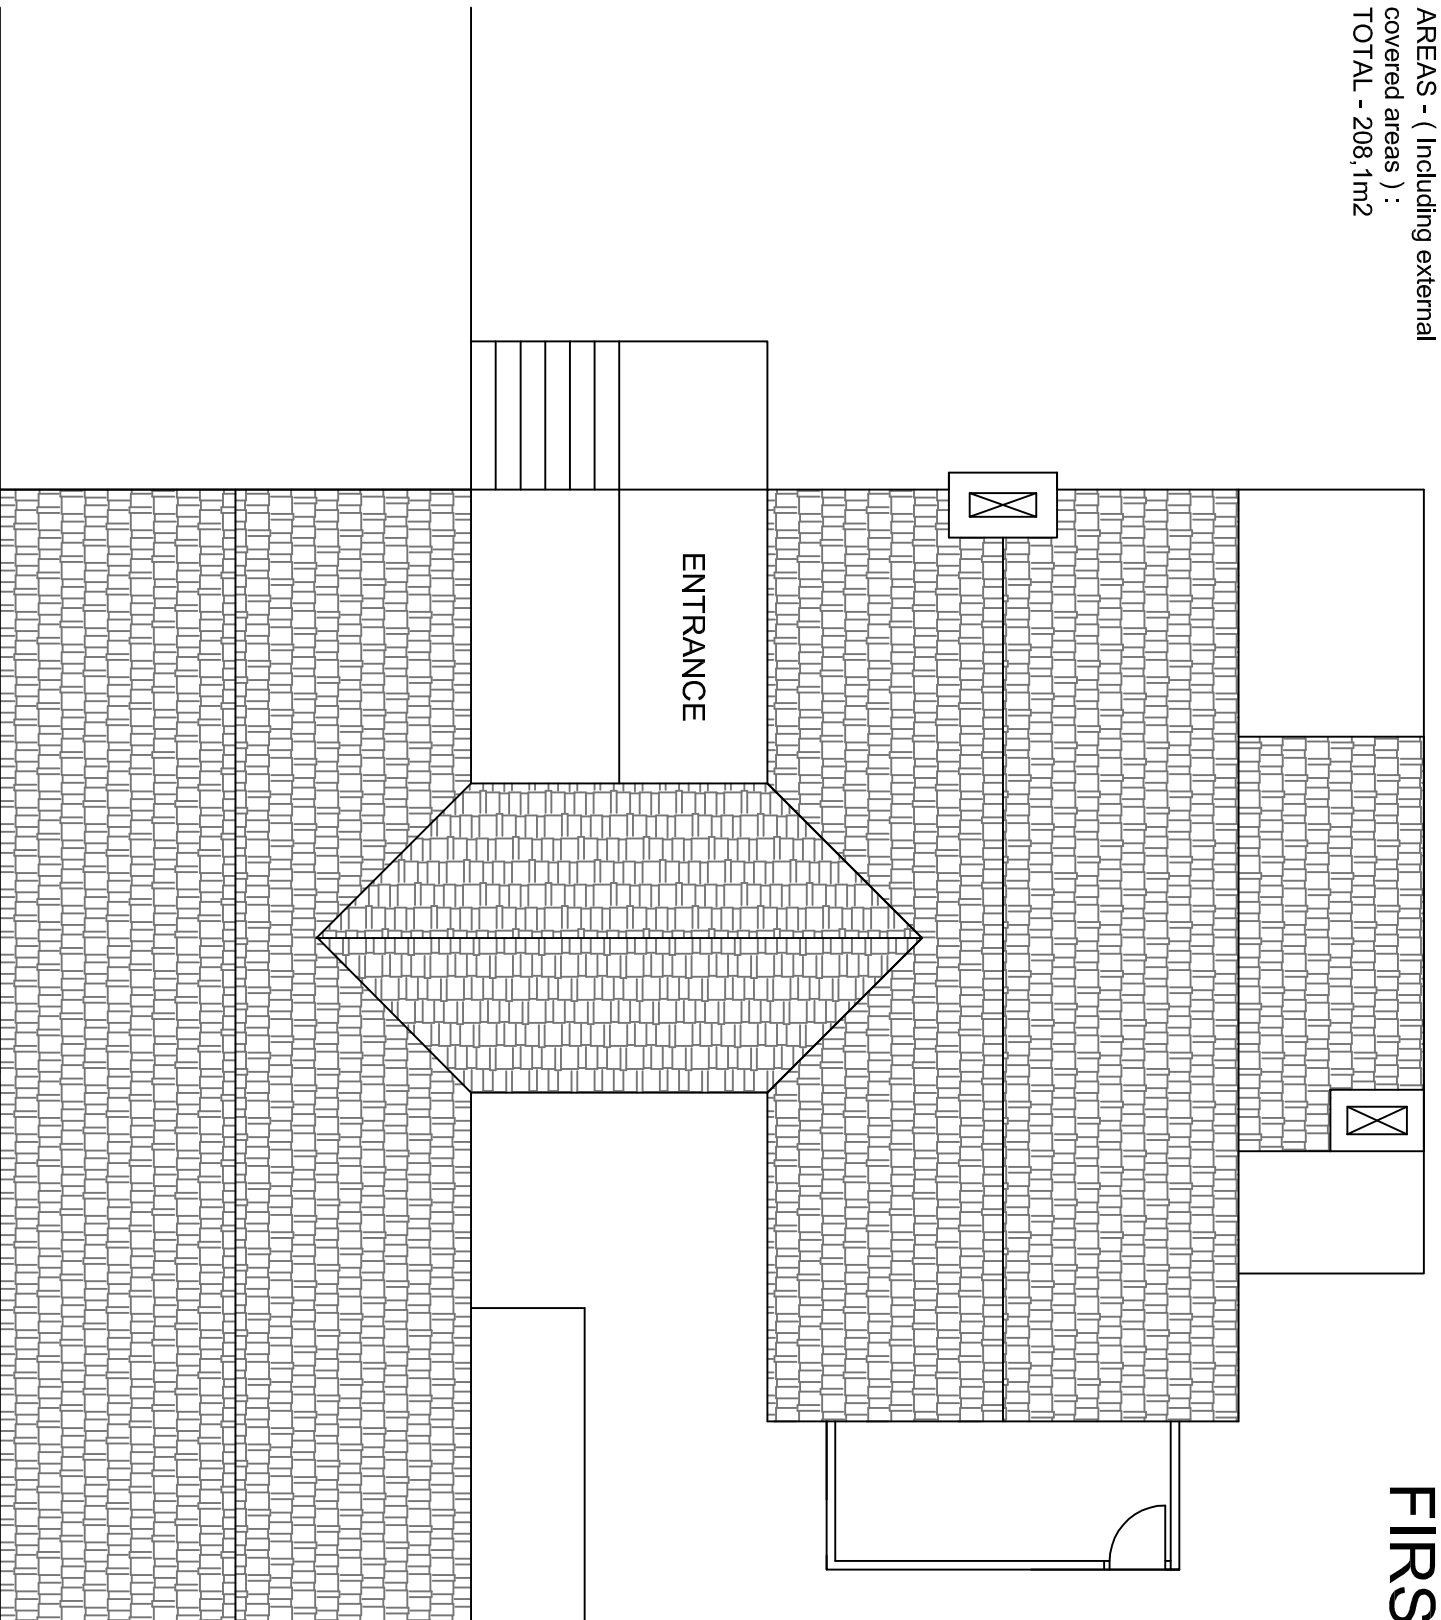

AREAS - (Including external covered areas) :
TOTAL - 208,1m2

FIRST FLOOR PLAN

GROENKLOOF RIDGE, GEORGE - TYPE L

NORTH - DECEMBER 2010 - PAGE 2 OF 3
J WEST ARCHITECT (TEL 084 302 7728)