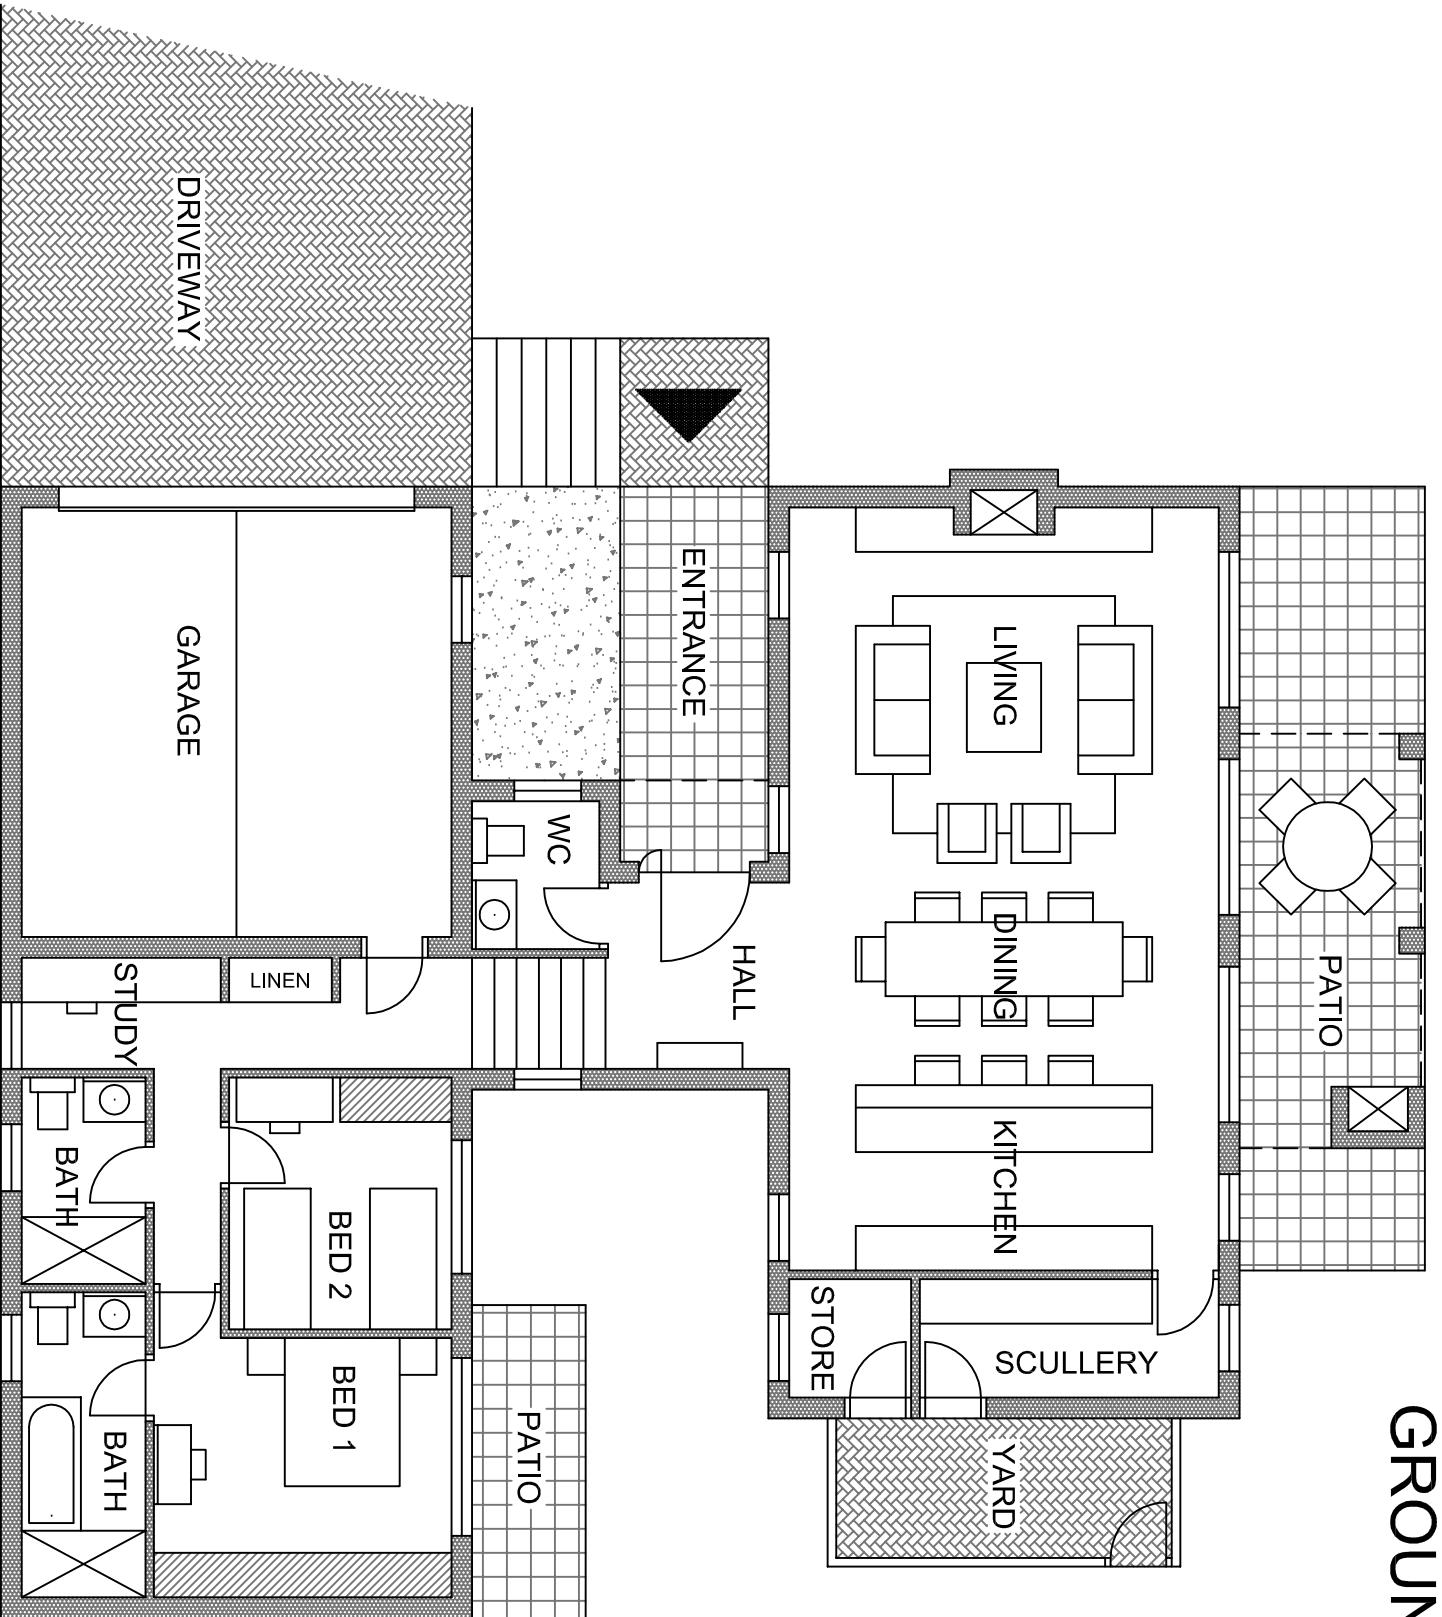

GROUND FLOOR PLAN

GROENKLOOF RIDGE, GEORGE - TYPE L

NORTH - DECEMBER 2010 - PAGE 1 OF 3

J WEST ARCHITECT (TEL 084 302 7728)