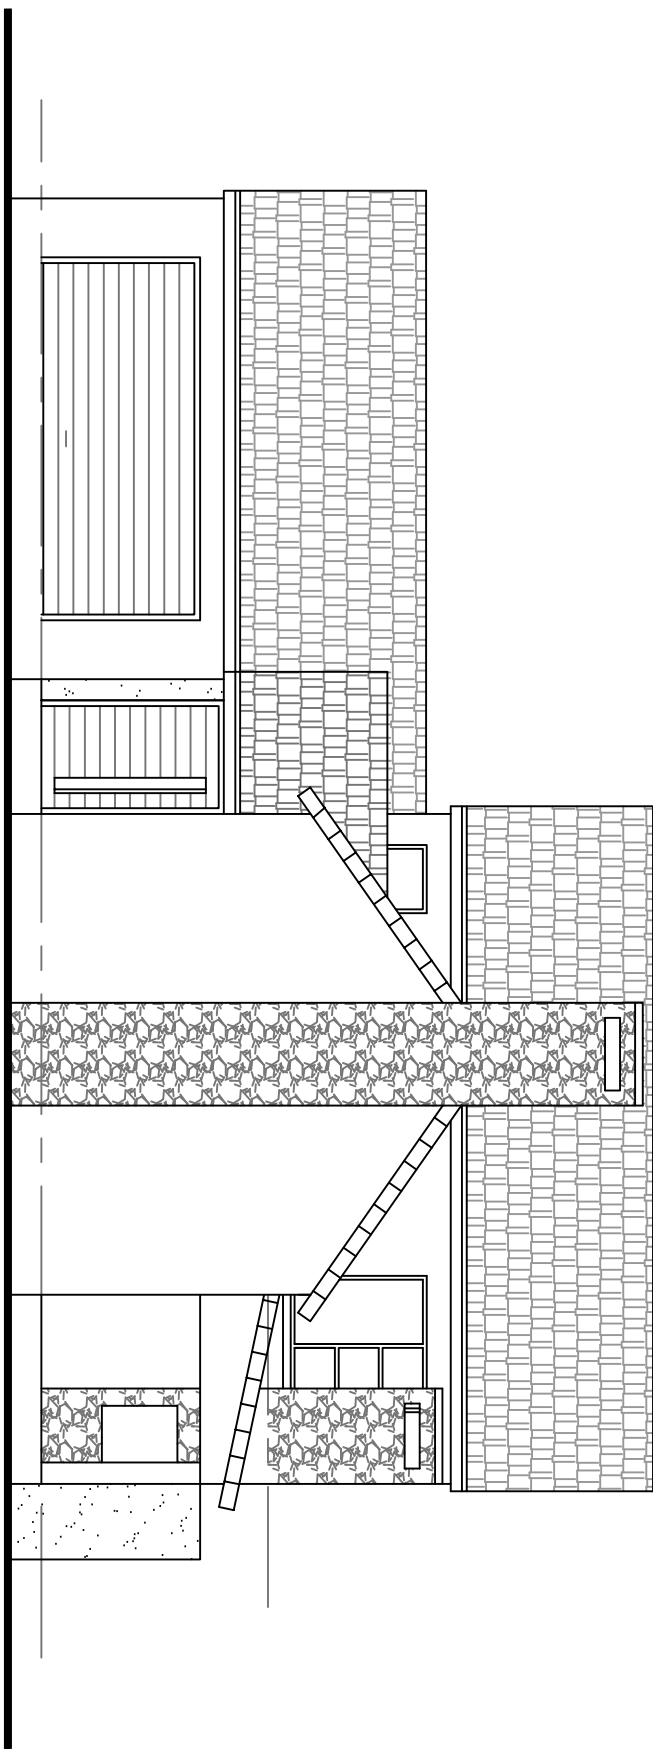

# NORTH ELEVATION

# WEST ELEVATION

## GROENKLOOF RIDGE, GEORGE - TYPE K

DECEMBER 2010 - PAGE 3 OF 3  
J WEST ARCHITECT ( TEL 084 302 7728 )

0 1 2 3 4 5 6 7 8 9 10m