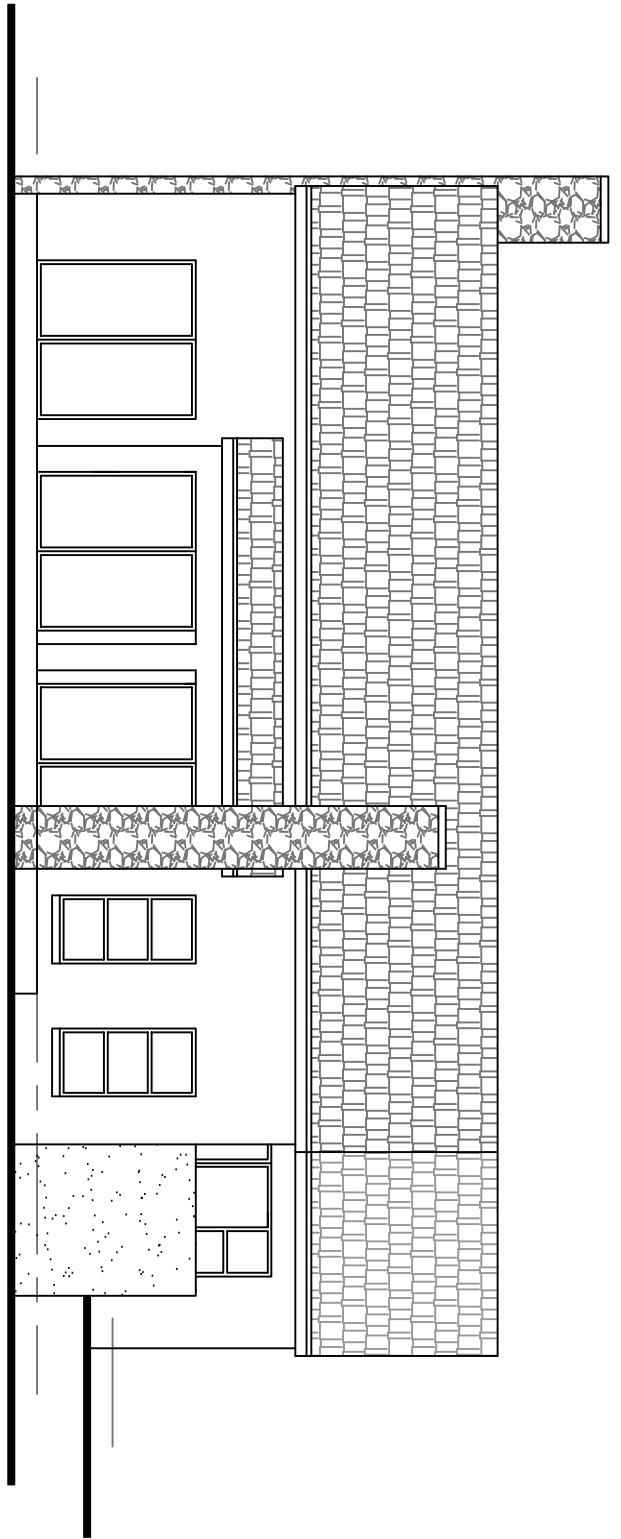

EAST ELEVATION

NORTH ELEVATION

GROENKLOOF RIDGE, GEORGE - TYPE J

DECEMBER 2010 - PAGE 3 OF 3
J WEST ARCHITECT (TEL 084 302 7728)

0 1 2 3 4 5 6 7 8 9 10m