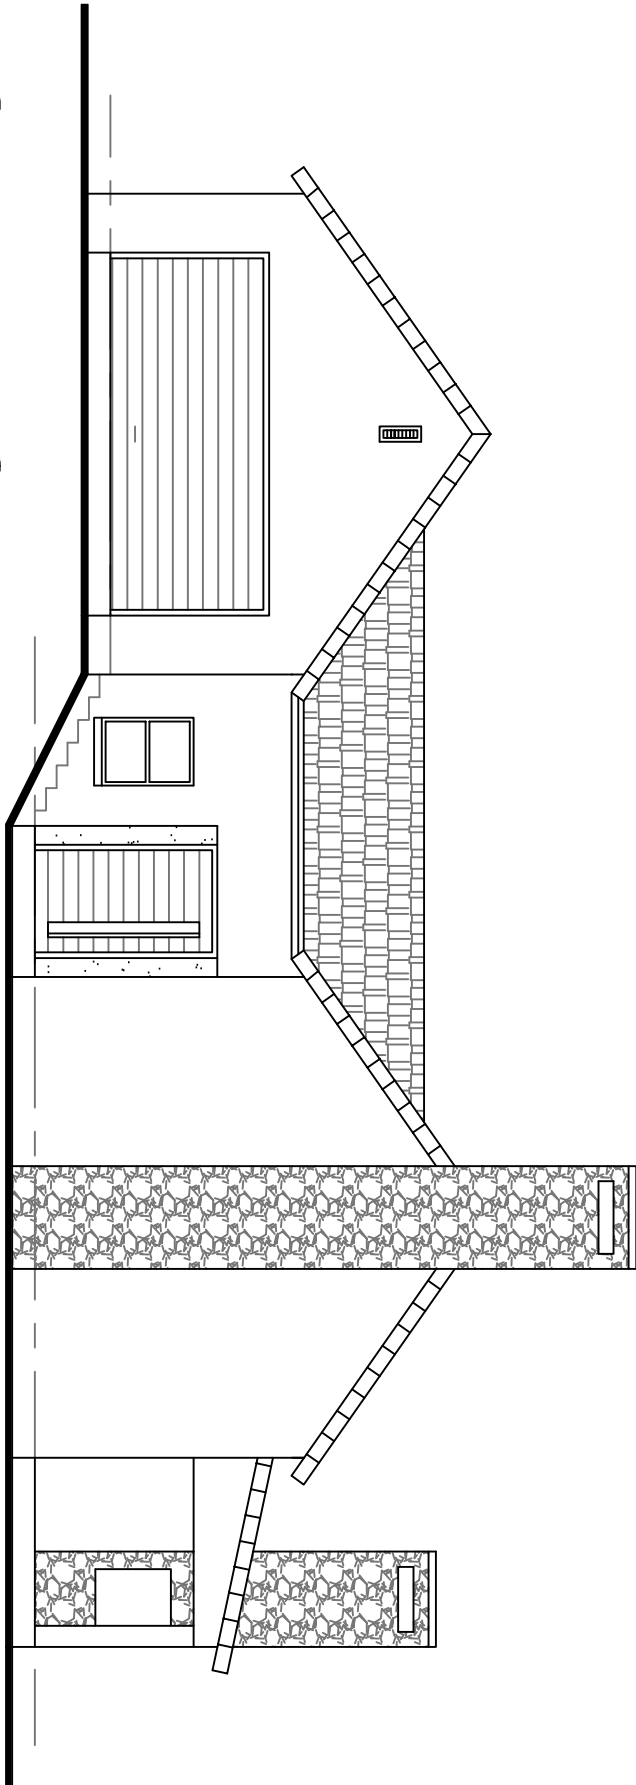

EAST ELEVATION

NORTH ELEVATION

GROENKLOOF RIDGE, GEORGE - TYPE J

DECEMBER 2010 - PAGE 3 OF 3
J WEST ARCHITECT (TEL 084 302 7728)

0 1 2 3 4 5 6 7 8 9 10m