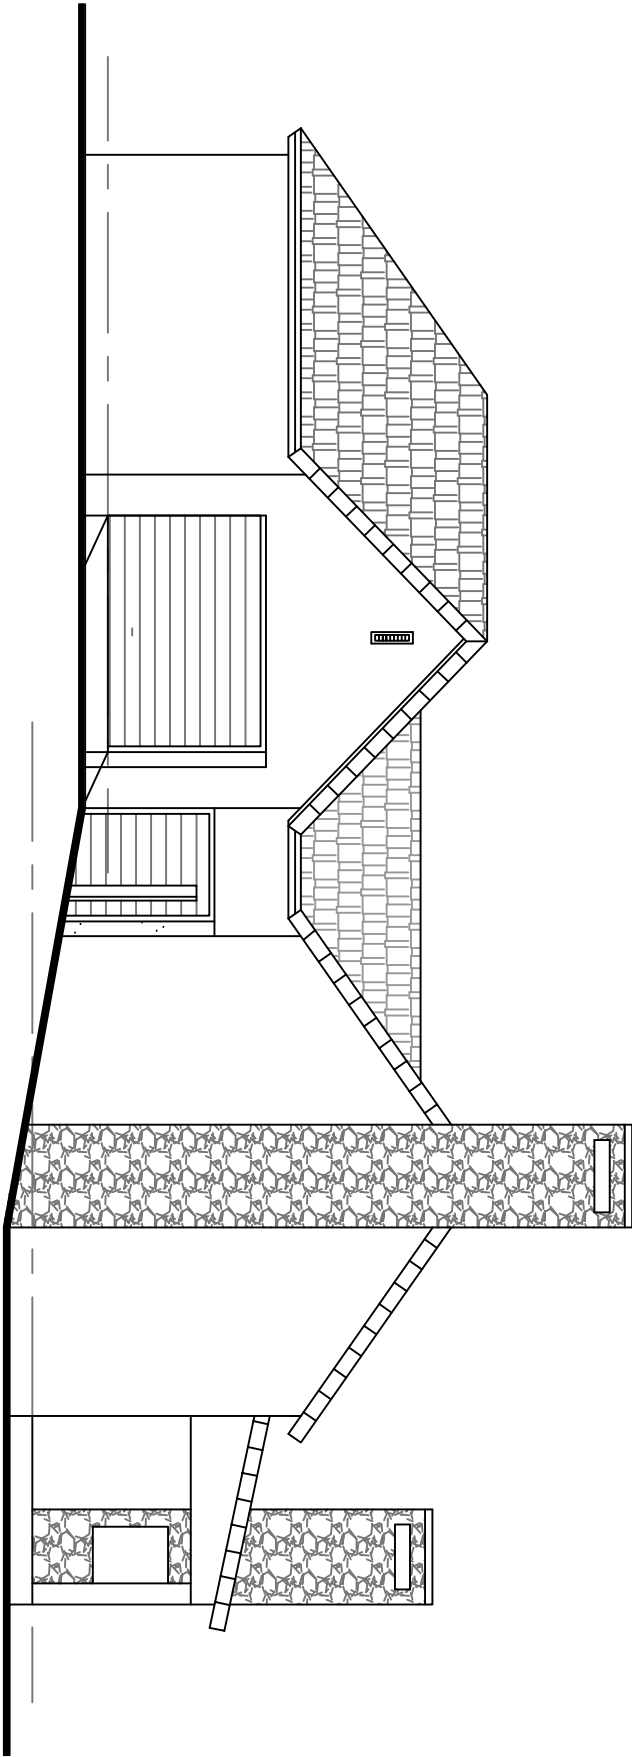

EAST ELEVATION

NORTH ELEVATION

GROENKLOOF RIDGE, GEORGE - TYPE H

DECEMBER 2010 - PAGE 3 OF 3
J WEST ARCHITECT (TEL 084 302 7728)

0 1 2 3 4 5 6 7 8 9 10m