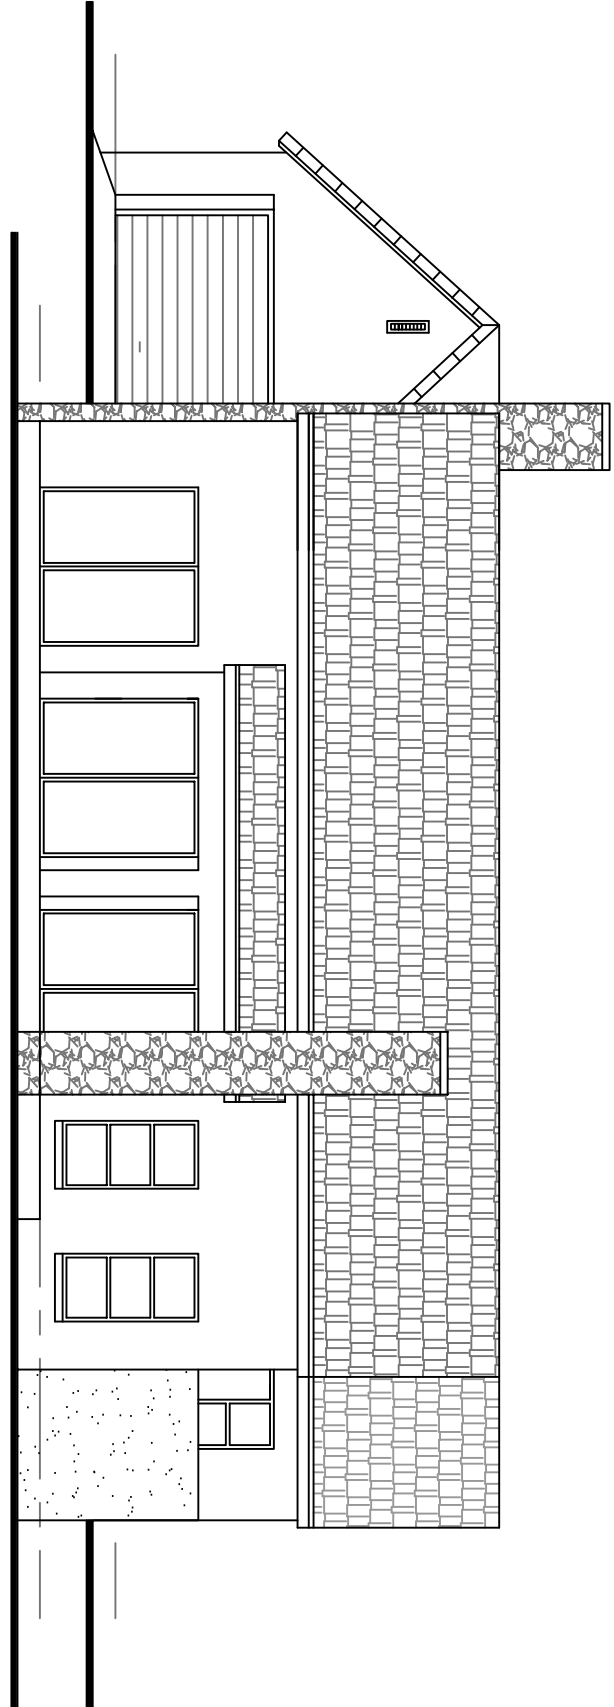

EAST ELEVATION

NORTH ELEVATION

GROENKLOOF RIDGE, GEORGE - TYPE H

DECEMBER 2010 - PAGE 3 OF 3
J WEST ARCHITECT (TEL 084 302 7728)

0 1 2 3 4 5 6 7 8 9 10m