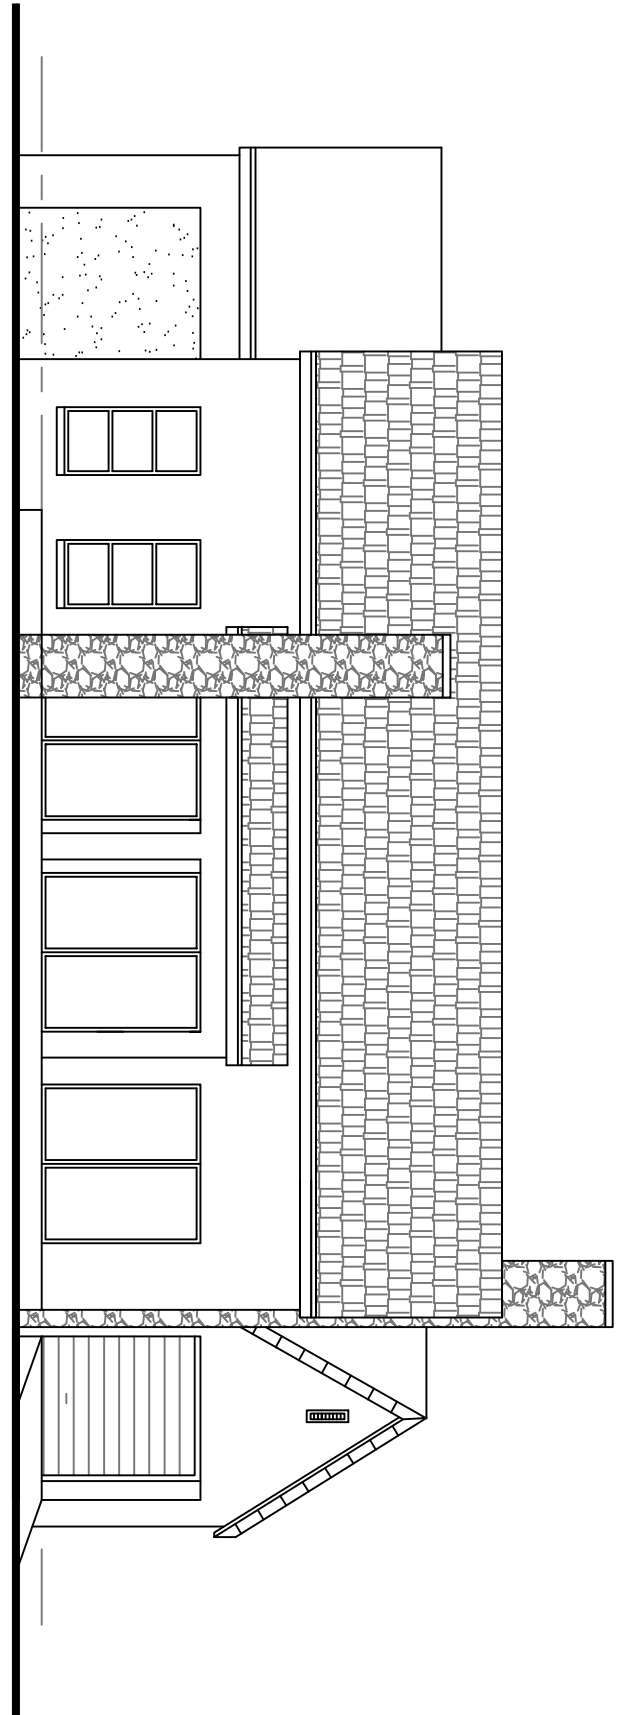

# EAST ELEVATION

# NORTH ELEVATION

## GROENKLOOF RIDGE, GEORGE - TYPE G

DECEMBER 2010 - PAGE 3 OF 3  
J WEST ARCHITECT ( TEL 084 302 7728 )

0 1 2 3 4 5 6 7 8 9 10m