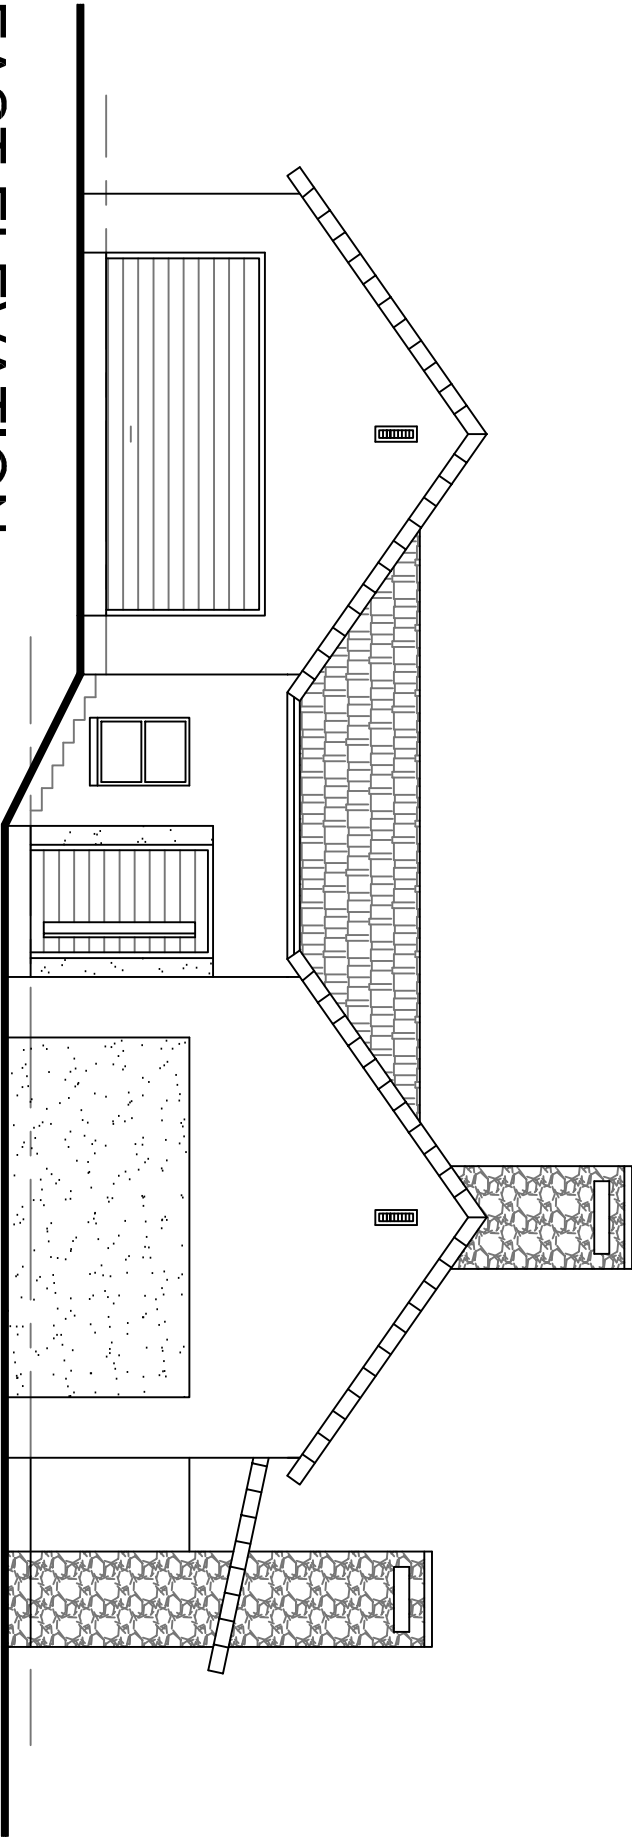

EAST ELEVATION

NORTH ELEVATION

GROENKLOOF RIDGE, GEORGE - TYPE F (e mirror)

DECEMBER 2010 - PAGE 3 OF 3  
 J WEST ARCHITECT ( TEL 084 302 7728 )