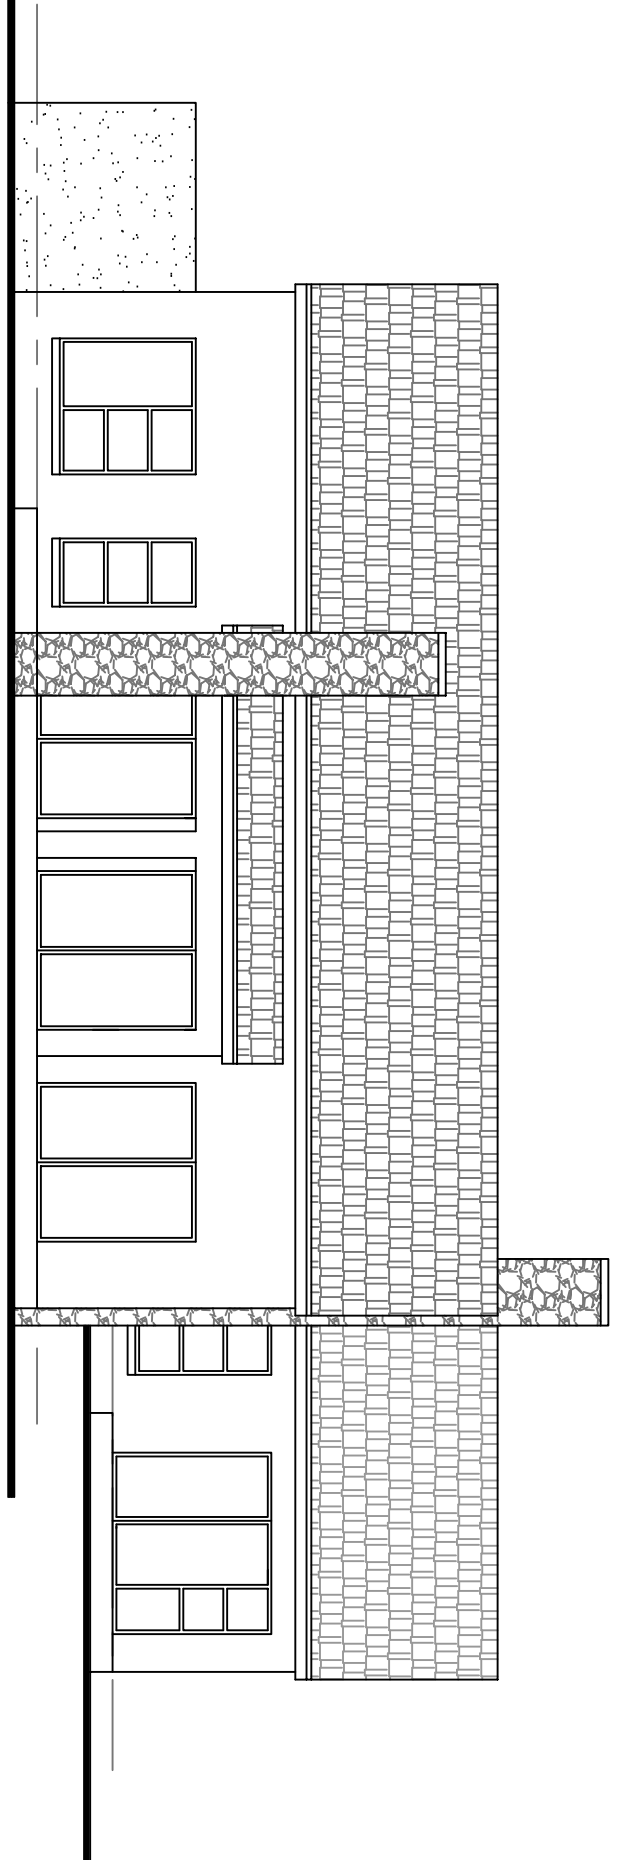

EAST ELEVATION

NORTH ELEVATION

GROENKLOOF RIDGE, GEORGE - TYPE F (e mirror)

DECEMBER 2010 - PAGE 3 OF 3  
 J WEST ARCHITECT ( TEL 084 302 7728 )