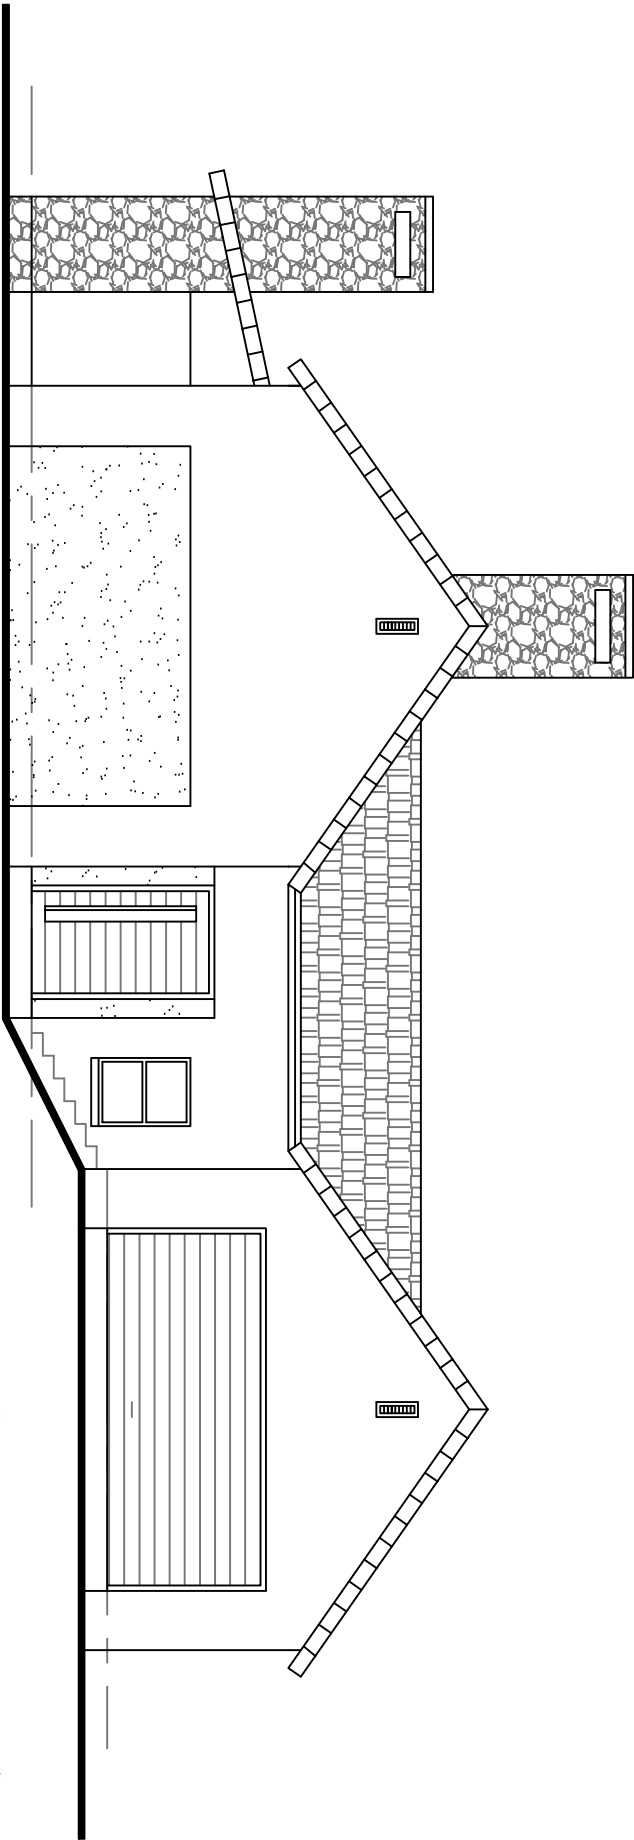

WEST ELEVATION

NORTH ELEVATION

GROENKLOOF RIDGE, GEORGE - TYPE E

DECEMBER 2010 - PAGE 3 OF 3  
J WEST ARCHITECT ( TEL 084 302 7728 )

0 1 2 3 4 5 6 7 8 9 10m