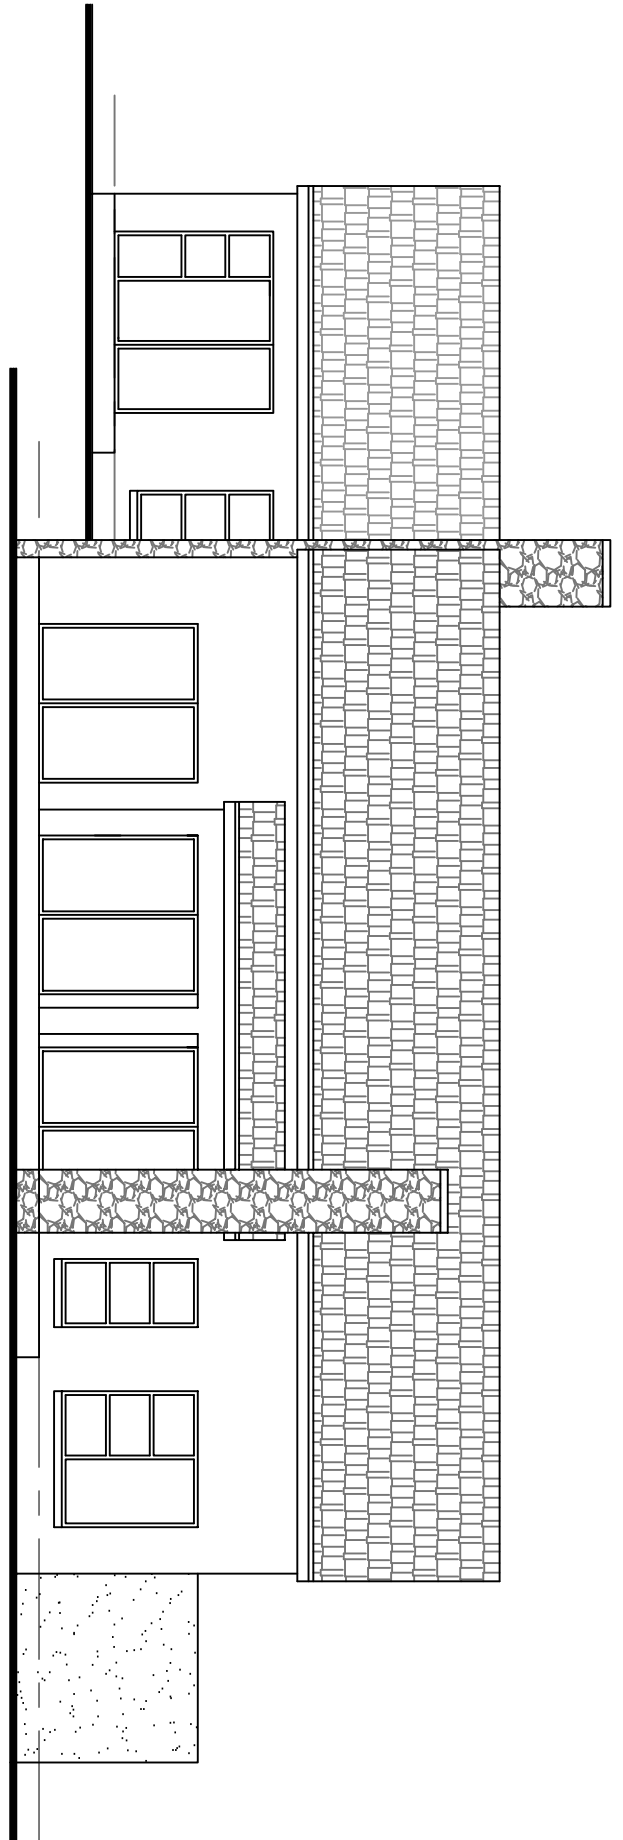

WEST ELEVATION

NORTH ELEVATION

GROENKLOOF RIDGE, GEORGE - TYPE E

DECEMBER 2010 - PAGE 3 OF 3  
J WEST ARCHITECT ( TEL 084 302 7728 )

0 1 2 3 4 5 6 7 8 9 10m