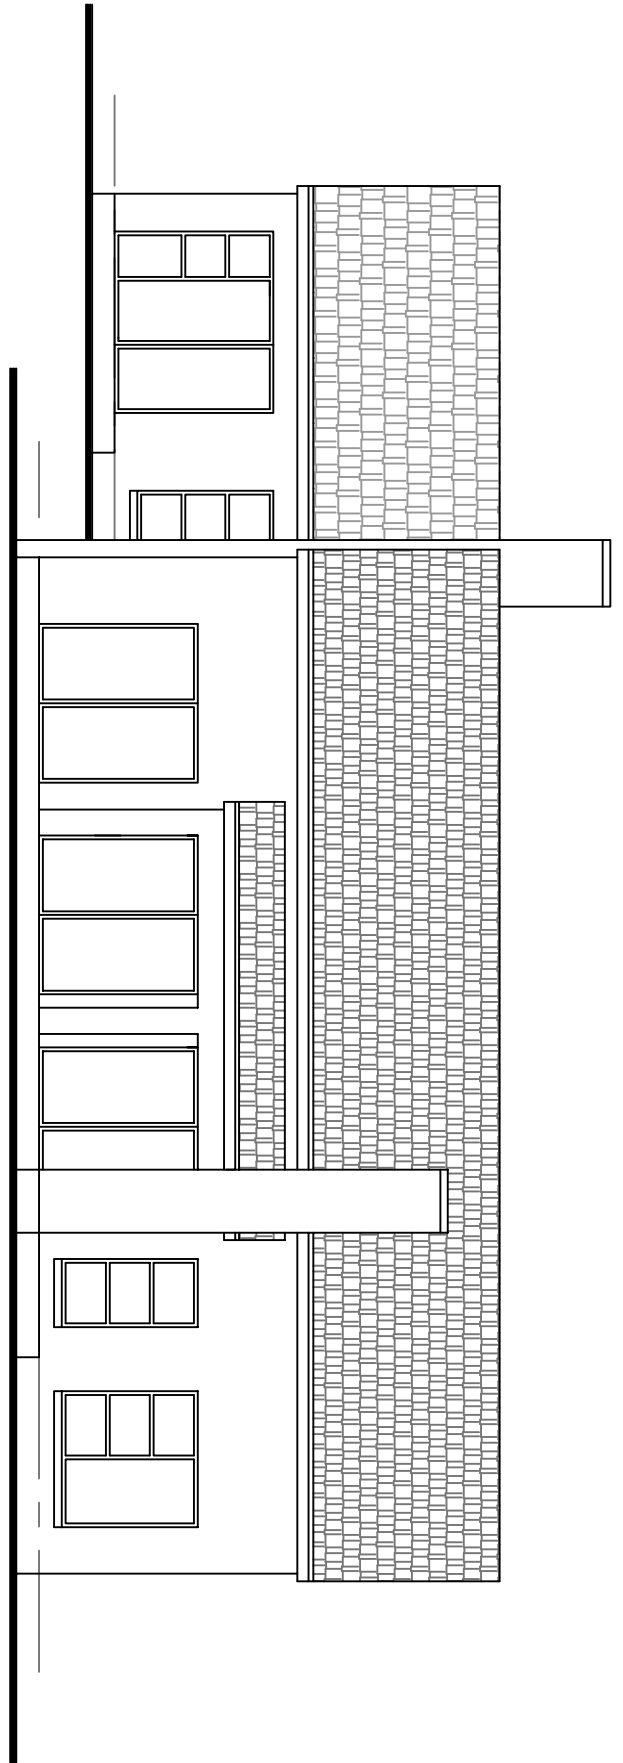

EAST ELEVATION

NORTH ELEVATION

GROENKLOOF RIDGE, GEORGE - TYPE D

DECEMBER 2010 - PAGE 4 OF 4
J WEST ARCHITECT (TEL 084 302 7728)

0 1 2 3 4 5 6 7 8 9 10m