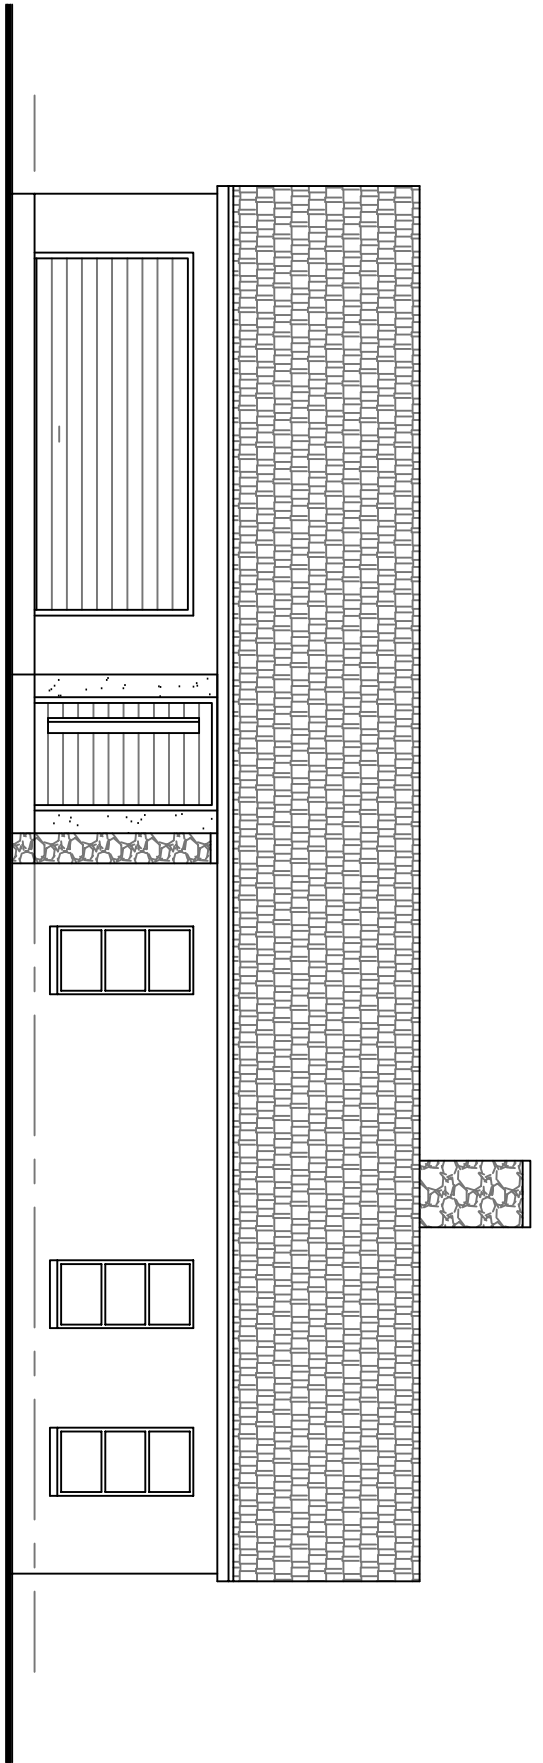

SECTION

SOUTH ELEVATION

GROENKLOOF RIDGE, GEORGE - TYPE D

DECEMBER 2010 - PAGE 3 OF 4  
 J WEST ARCHITECT ( TEL 084 302 7728 )