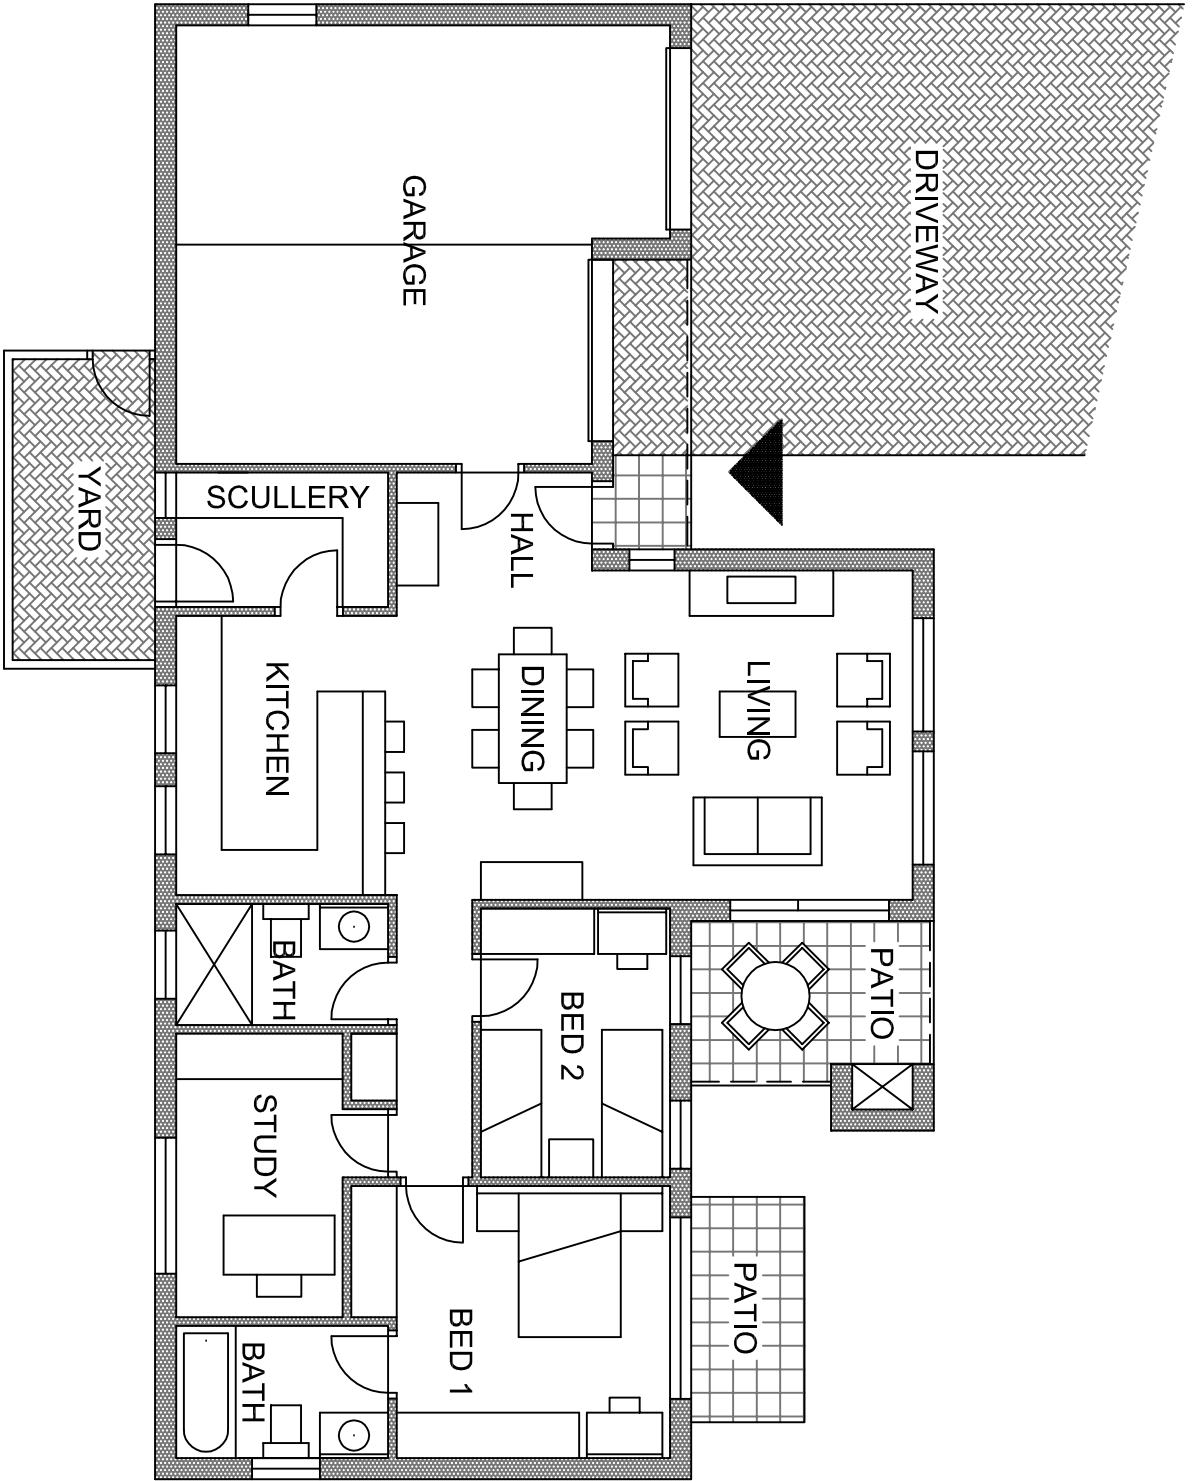

GROUND FLOOR PLAN

GROENKLOOF RIDGE, GEORGE - TYPE C

NORTH - DECEMBER 2010 - PAGE 1 OF 3

J WEST ARCHITECT (TEL 084 302 7728)

0 1 2 3 4 5 6 7 8 9 10m