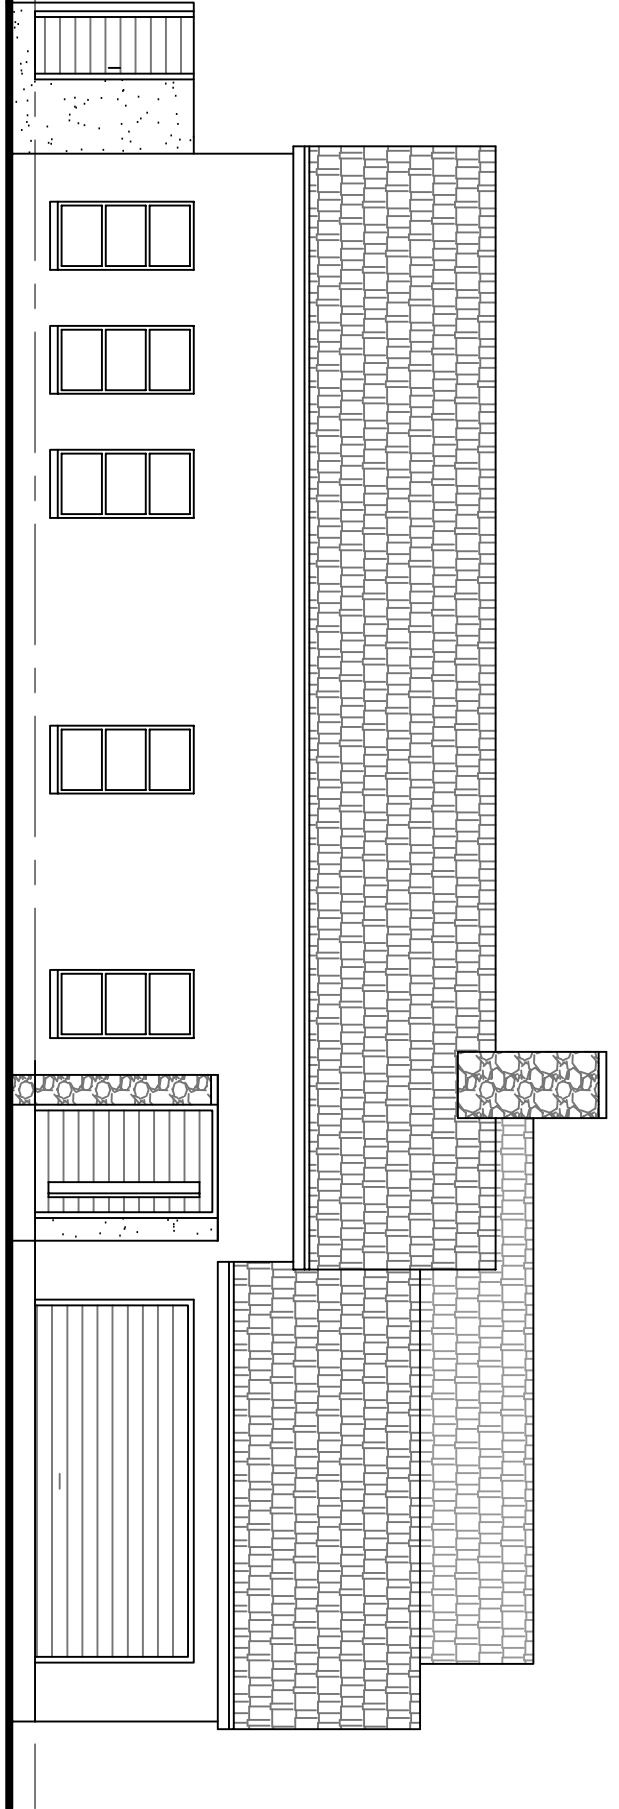

NORTH ELEVATION

SOUTH ELEVATION

GROENKLOOF RIDGE, GEORGE - TYPE B

DECEMBER 2010 - PAGE 3 OF 3
J WEST ARCHITECT (TEL 084 302 7728)