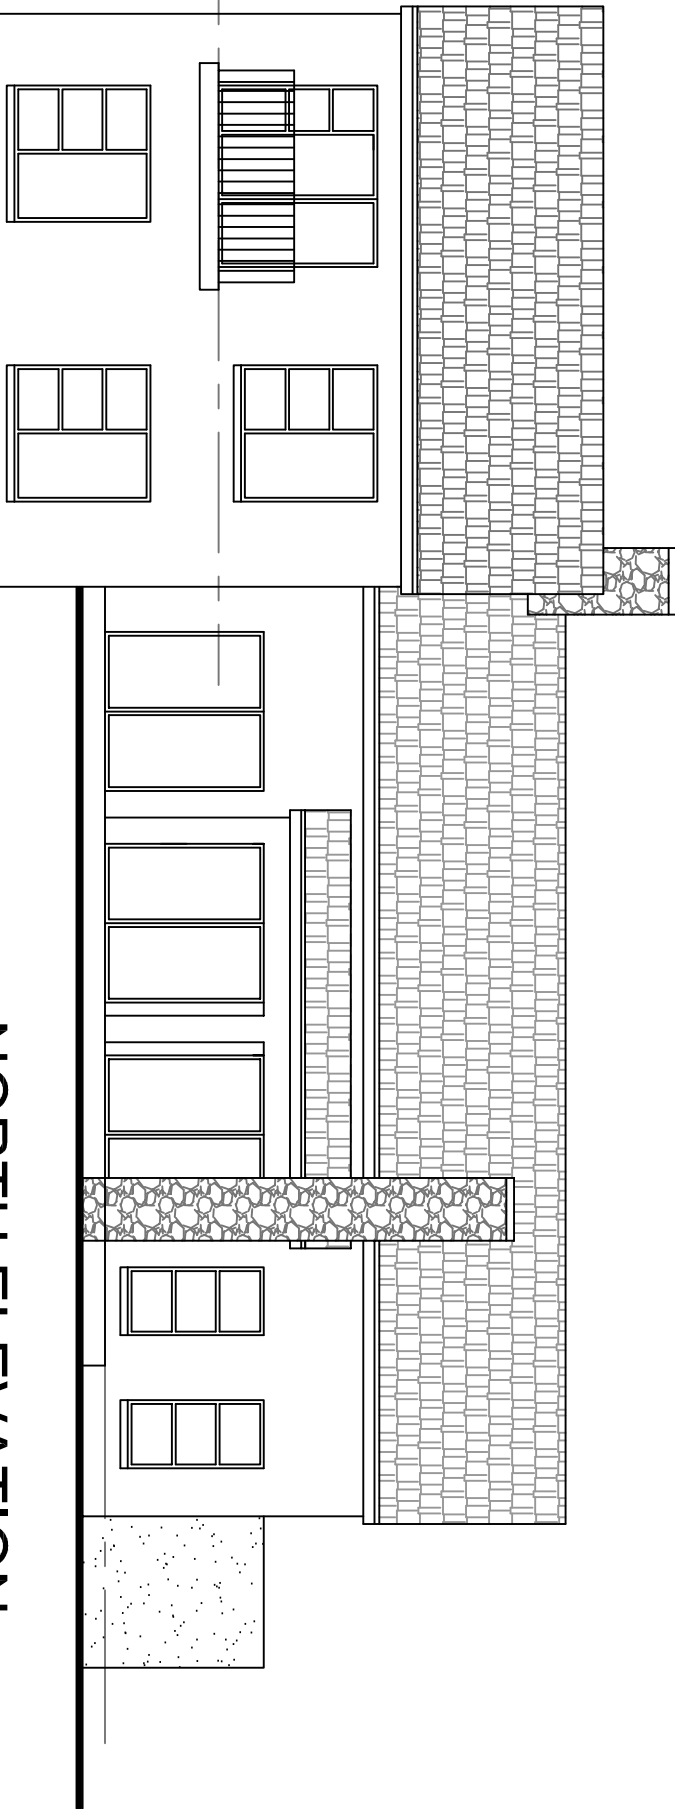

NORTH ELEVATION

SOUTH ELEVATION

GROENKLOOF RIDGE, GEORGE - TYPE B

DECEMBER 2010 - PAGE 3 OF 3
J WEST ARCHITECT (TEL 084 302 7728)