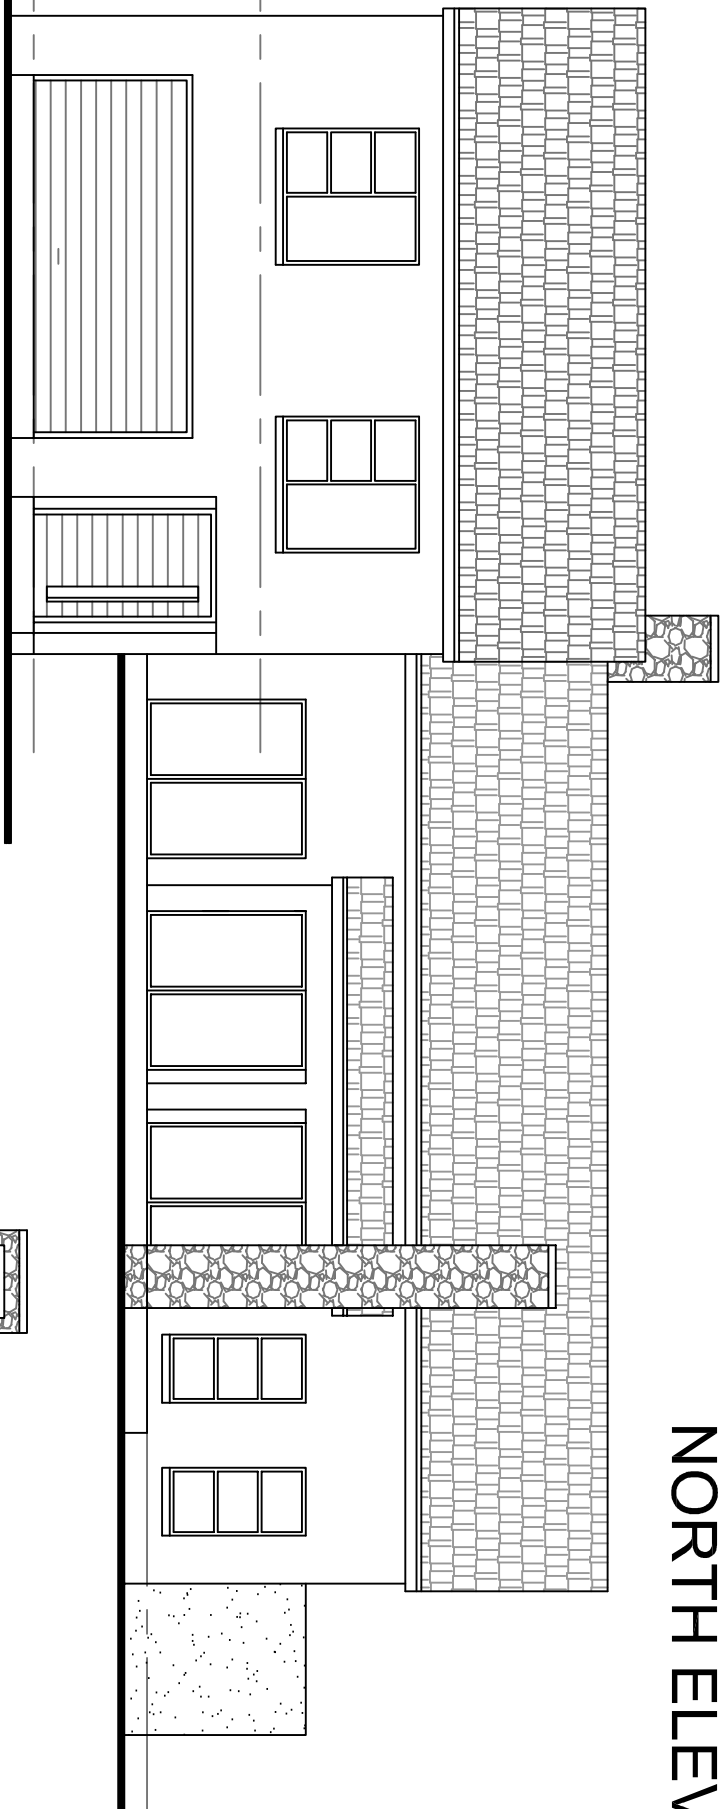

WEST ELEVATION

NORTH ELEVATION

GROENKLOOF RIDGE, GEORGE - TYPE A

DECEMBER 2010 - PAGE 3 OF 3
J WEST ARCHITECT (TEL 084 302 7728)