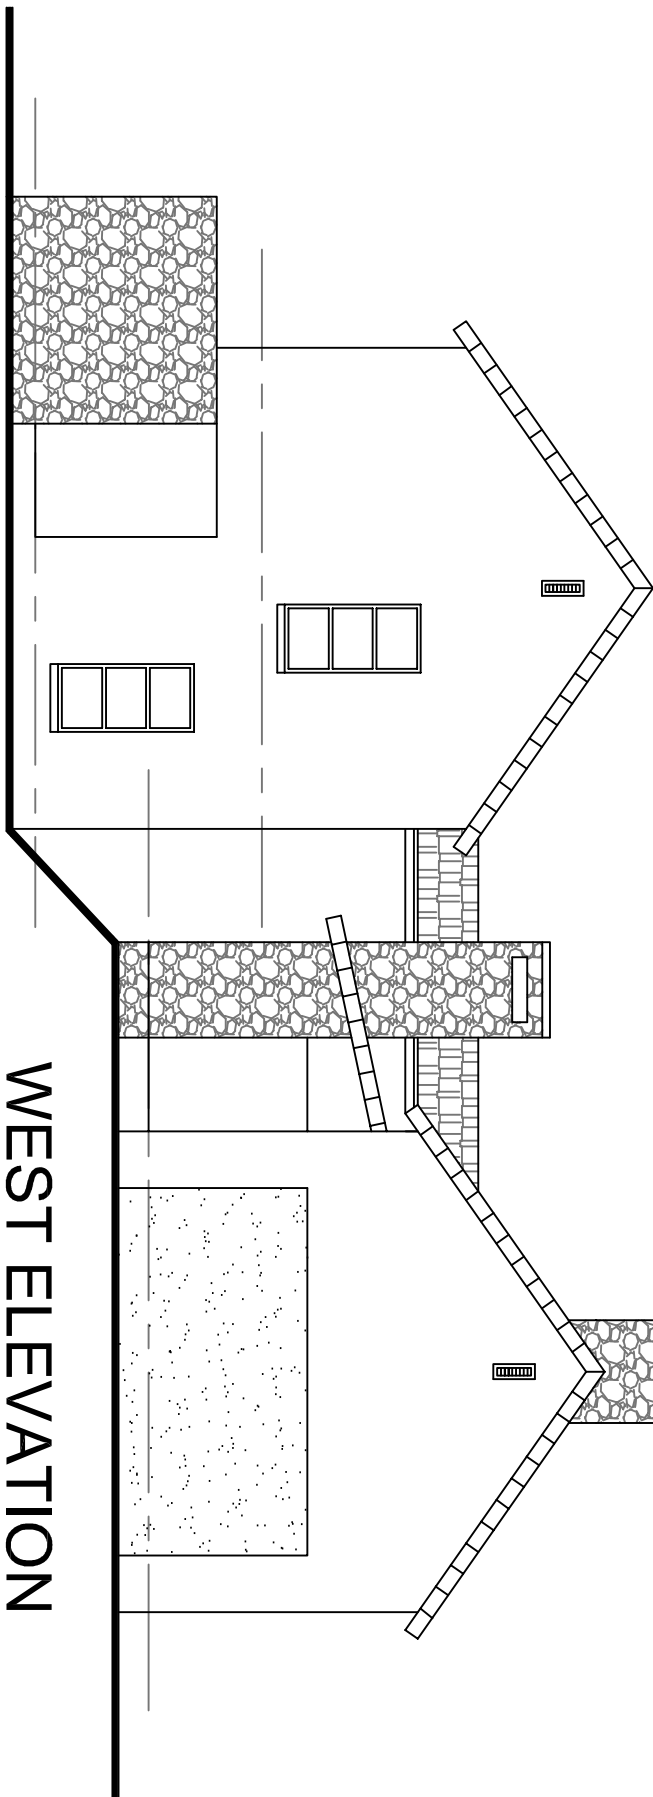

WEST ELEVATION

NORTH ELEVATION

GROENKLOOF RIDGE, GEORGE - TYPE A

DECEMBER 2010 - PAGE 3 OF 3
J WEST ARCHITECT (TEL 084 302 7728)